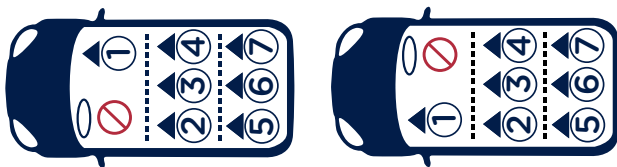

Designed
around your life

vehicle fitting information

This Child Restraint System is classified for “ISOFIX Universal” use. It is suitable to fix into seat positions in most cars.

The numbers on the diagram below correspond with the vehicle fitting positions listed in the following pages.

Before you purchase the vehicle, check that it is equipped with the appropriate anchorages.

ALWAYS give priority to the rear seats of your vehicle.

DO NOT fit your child restraint onto a vehicle seat fitted with an airbag, unless it can be, and is deactivated. Death or serious injuries can be caused by an activated **AIRBAG** system.