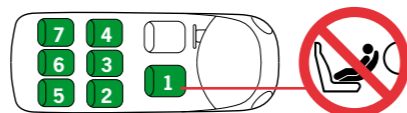

2

Car manufacturer	Model	1st year of production	Approved seats
Alfa Romeo	147	2000	2,4
	156	1997	2,4
	159	2006	2,4
	Giulietta	2010	2,4
	Mito	2008	2,4
	Stelvio	2017	2,4
Audi	A1	2010	2,4
	A2	2000	2,4
	A3, S3	1997	2,4
	A3, S3	2003	2,4
	A3 sportback	2003	2,4
	A3 cabrio	2008	2,4
	A4, S4, RS4	1998	1,2,4
	A4 avant	1996	2,4
	A4, S4, RS4	2000	1,2,4
	A4 avant	2000	1,2,4
	A4 cabrio	2002	1,2,4
	A4 imo	2015	1,2,4
	A4 avant	2015	1,2,4
	A5, S5	2007	1,2,4
	A5 sportback	2009	1,2,4
A5 cabrio	2009	2,4	
A5 coupe	2016	1,2,4	
A6, S6, RS6	1998	2,4	
A6, S6, RS6	2004	1,2,4	
A6	2018	1,2,4	
A7	2010	2,4	
A7	2018	1,2,4	
A8, S8	1998	2,4	
A8	2018	2,4	
Q2	2016	1,2,4	
Q3	2010	1,2,4	
Q5	2008	1,2,4	
Q5	2016	1,2,4	
Q7	2006	1,2,4	
Q7	2015	1,2,4	
TT	2015	1,2,4	
BMW	1 serie	2005	2,4
	2 serie Active tourer	2014	2,4
	2 serie Gran tourer	2015	2,4
	3 serie	1998	2,4
	3 serie Sedan	2018	2,4
	4 serie Gran coupe	2014	2,4
	5 serie	2000	2,4
	5 serie Limousine	2016	2,4
	5 serie Touring	2017	2,4
	6 serie	2003	2,4
	6 serie GT	2017	2,4
	7 serie	2001	2,4
	7 serie	2015	2,4
8 serie Coupe	2015	2,4	
i3	2013	2,4	
Mini	2006	2,4	
Mini Clubman	2007	2,4	
Mini Clubman	2015	1,2,4	

3

Car manufacturer	Model	1st year of production	Approved seats	
Chrysler	Mini Countryman	2010	2,4	
	Mini Countryman	2016	1,2,4	
	X1	2004	2,4	
	X1	2015	2,4	
	X3	2004	2,4	
	X3	2017	2,4	
	X4	2018	2,4	
	X5	2004	2,4	
	X5	2013	2,4	
	X5	2018	2,4	
	X6	2008	2,4	
	X7	2018	2,4,7	
	Chevrolet	Aveo	2006	2,4
		Captiva	2006	2,4
		Cruze	2009	2,4
		Epica	2006	2,4
		Kalos	2002	2,4
Lacetti		2004	2,4	
Malibu		2011	2,4	
Matiz		2005	2,4	
Nubira		2009	2,4	
Orlando		2011	2,4	
Citroën	Spark	2009	2,4	
	Trax	2013	2,4	
	300 CC	2008	2,4	
	Dodge Caliber	2006	2,4	
	Dodge Nitro	2006	2,4	
	Dodge RAM	2002	2,4	
	Jeep Commander	2006	2,4	
	Jeep Grand Cherokee	2010	2,4	
	Jeep Wrangler	2011	2,4	
	PT cruiser	2000	2,4	
	Sebring	2007	2,4	
	Voyager	2001	2,4	
	Citroën	Berlingo	2008	1,2*,4*
Berlingo Multispace		2012	2*,4*	
C1		2005	2,4	
C1		2014	2,4	
C2		2004	2,4	
C3		2004	2,4	
C3		2016	1,2,4	
C3 Picasso		2013	2,4	
C3 Aircross		2017	2,4	
C4		2004	2,4	
C4 Aircross	2012	2,4		
C4 Cactus	2014	2,4		
C4 Picasso	2007	1,2*,3,4*		
C4 Picasso	2013	2,3,4		
C4 Grande Picasso	2007	1,2*,3,4*		
C4 Grande Picasso	2013	2,3,4		
C5	2000	1,2,4		
C6	2008	2,4		
C8	2003	2,3,4		
C-Elysée	2012	2,4		
DS3	2010	2,4		

4